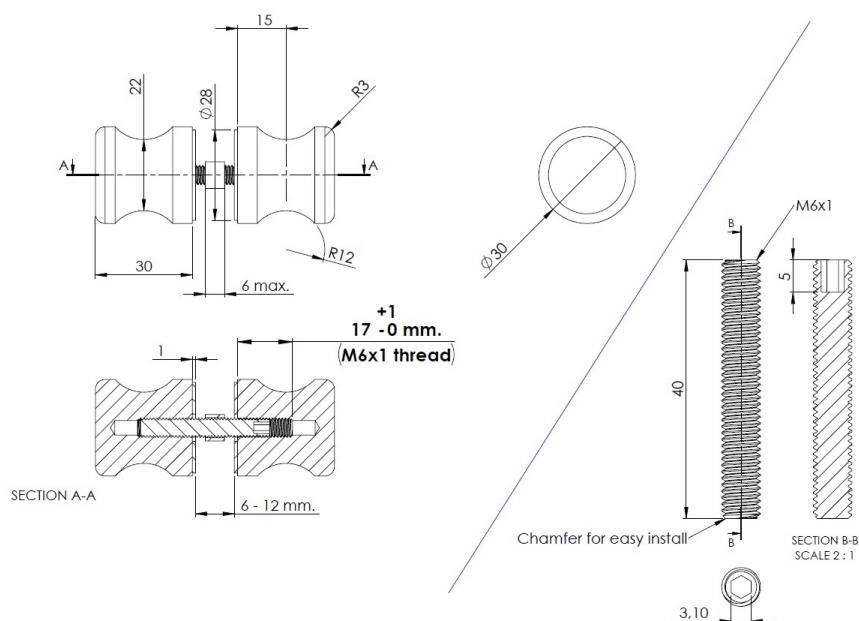

PRODUCT SHEET

Description:

Brass Door Knob "Wien", $\varnothing 30$ mm, Alu-Look, 6-12mm Glass, Drill Hole $\varnothing 10$ mm

Item number:

15.24.047-0

Units	Box	Carton	HS Code	Barcode
Pair	1	60	8302415000	 5704866060776

SISO A/S

Mileparken 11
DK-2740 Skovlunde
Denmark
VAT: DK 24786013

Phone +45 45 830 900

www.siso.dk
siso@siso.dk

Danske Bank
Nytorv Branch
Copenhagen
SWIFT: DABADKKK

Account no.
4180 3112 112936
IBAN Account
DK7230003112112936